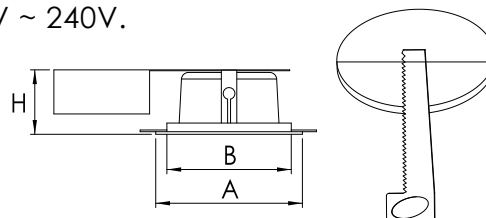

Model ( inch )	Size	Cut - out	
	A (mm)	B (mm)	H (mm)
5	Ø180	Ø155	100

SPECIFICATION		
Model	DL51201265BA	DL51201235BA
Voltage Range	90 ~ 240V AC	90 ~ 240V AC
Frequency Range	50/60 Hz ( 47~63 H )	50/60 Hz ( 47~63 H )
Power Factor	> 0.85	> 0.85
Power Consumption	12W	12W
Color Space	Cool White	Warm White
Color Temperature	6500K (±10 %)	3500K (±10 %)
Lumen Output (lm) (Min)	> 790 lm	> 710 lm
Color Rendering Index	> 75	> 80
LED Lifetime (Maintains at least 70% of initial lumen output)	> 20,000 hrs	> 20,000 hrs
Beam Angle	120 degrees	120 degrees
Fixture Material	Glass / Steel / Aluminum	Glass / Steel / Aluminum
Operating Temperature	-20 ~ +40 °C	-20 ~ +40 °C
Operating Humidity	20 ~ 90 % RH non-condensing	20 ~ 90 % RH non-condensing
Storage Temperature Range	-30 °C ~ +80 °C 10 ~ 90 % RH	-30 °C ~ +80 °C 10 ~ 90 % RH