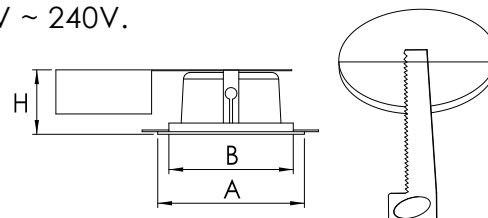

Model (inch)	Size	Cut - out	
	A (mm)	B (mm)	H (mm)
6	Ø190	Ø168	100

SPECIFICATION		
Model	DL61201265BA	DL61201235BA
Voltage Range	90 ~ 240V AC	90 ~ 240V AC
Frequency Range	50/60 Hz (47~63 H)	50/60 Hz (47~63 H)
Power Factor	> 0.85	> 0.85
Power Consumption	12W	12W
Color Space	Cool White	Warm White
Color Temperature	6500K (±10 %)	3500K (±10 %)
Lumen Output (lm) (Min)	> 790 lm	> 710 lm
Color Rendering Index	> 75	> 80
LED Lifetime (Maintains at least 70% of initial lumen output)	> 20,000 hrs	> 20,000 hrs
Beam Angle	120 degrees	120 degrees
Fixture Material	Glass / Steel / Aluminum	Glass / Steel / Aluminum
Operating Temperature	-20 ~ +40 °C	-20 ~ +40 °C
Operating Humidity	20 ~ 90 % RH non-condensing	20 ~ 90 % RH non-condensing
Storage Temperature Range	-30 °C ~ +80 °C 10 ~ 90 % RH	-30 °C ~ +80 °C 10 ~ 90 % RH