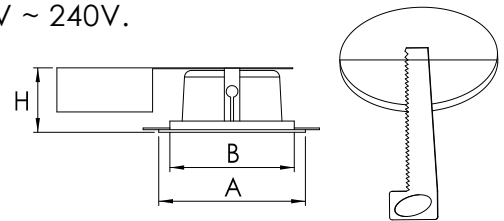

Model ( inch )	Size	Cut - out	
	A (mm)	B (mm)	H (mm)
8	Ø228	Ø205	140

SPECIFICATION		
Model	DL81202265BA	DL81202235BA
Voltage Range	90 ~ 240V AC	90 ~ 240V AC
Frequency Range	50/60 Hz ( 47~63 H )	50/60 Hz ( 47~63 H )
Power Factor	> 0.85	> 0.85
Power Consumption	22W	22W
Color Space	Cool White	Warm White
Color Temperature	6500K (±10 %)	3500K (±10 %)
Lumen Output (lm) (Min)	> 1400 lm	> 1260 lm
Color Rendering Index	> 75	> 80
LED Lifetime (Maintains at least 70% of initial lumen output)	> 20,000 hrs	> 20,000 hrs
Beam Angle	120 degrees	120 degrees
Fixture Material	Glass / Steel / Aluminum	Glass / Steel / Aluminum
Operating Temperature	-20 ~ +40 °C	-20 ~ +40 °C
Operating Humidity	20 ~ 90 % RH non-condensing	20 ~ 90 % RH non-condensing
Storage Temperature Range	-30 °C ~ +80 °C 10 ~ 90 % RH	-30 °C ~ +80 °C 10 ~ 90 % RH