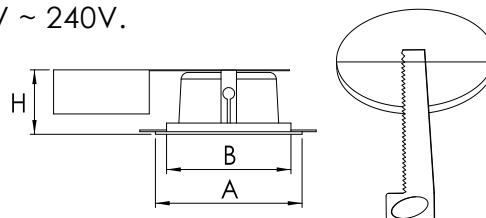

LED DOWNLIGHT **7W 4"**

Features :

- LED life is longer than 20,000 hours.
- 60~70% more energy-saving over fluorescent lamps.
- 60~70% more energy-saving over traditional lamps.
- Universal Input Voltage (wide voltage range) AC 100V ~ 240V.
- Unique thermal management.
- Prompt start-up time, no flickering.
- Low heat production, no ultraviolet radiation.
- Green and environmentally friendly product.

Model (inch)	Size	Cut - out	
	A (mm)	B (mm)	H (mm)
4	Ø143	Ø125	90

SPECIFICATION		
Model	DL41200765BA	DL41200735BA
Voltage Range	90 ~ 240V AC	90 ~ 240V AC
Frequency Range	50/60 Hz (47~63 H)	50/60 Hz (47~63 H)
Power Factor	> 0.85	> 0.85
Power Consumption	7W	7W
Color Space	Cool White	Warm White
Color Temperature	6500K (±10 %)	3500K (±10 %)
Lumen Output (lm) (Min)	> 430 lm	> 380 lm
Color Rendering Index	> 75	> 80
LED Lifetime (Maintains at least 70% of initial lumen output)	> 20,000 hrs	> 20,000 hrs
Beam Angle	120 degrees	120 degrees
Fixture Material	Glass / Steel / Aluminum	Glass / Steel / Aluminum
Operating Temperature	-20 ~ +40 °C	-20 ~ +40 °C
Operating Humidity	20 ~ 90 % RH non-condensing	20 ~ 90 % RH non-condensing
Storage Temperature Range	-30 °C ~ +80 °C 10 ~ 90 % RH	-30 °C ~ +80 °C 10 ~ 90 % RH