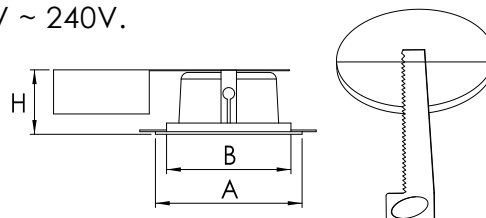

Model ( inch )	Size	Cut - out	
	A (mm)	B (mm)	H (mm)
5	Ø180	Ø155	100

SPECIFICATION		
Model	DL51200765BA	DL51200735BA
Voltage Range	90 ~ 240V AC	90 ~ 240V AC
Frequency Range	50/60 Hz ( 47~63 H )	50/60 Hz ( 47~63 H )
Power Factor	> 0.85	> 0.85
Power Consumption	7W	7W
Color Space	Cool White	Warm White
Color Temperature	6500K (±10 %)	3500K (±10 %)
Lumen Output (lm) (Min)	> 430 lm	> 380 lm
Color Rendering Index	> 75	> 80
LED Lifetime (Maintains at least 70% of initial lumen output)	> 20,000 hrs	> 20,000 hrs
Beam Angle	120 degrees	120 degrees
Fixture Material	Glass / Steel / Aluminum	Glass / Steel / Aluminum
Operating Temperature	-20 ~ +40 °C	-20 ~ +40 °C
Operating Humidity	20 ~ 90 % RH non-condensing	20 ~ 90 % RH non-condensing
Storage Temperature Range	-30 °C ~ +80 °C 10 ~ 90 % RH	-30 °C ~ +80 °C 10 ~ 90 % RH