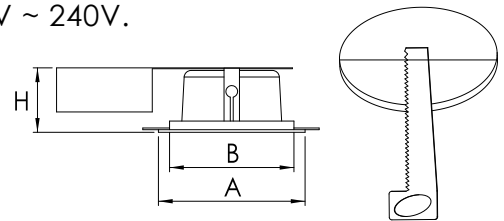

Model (inch)	Size	Cut - out	
	A (mm)	B (mm)	H (mm)
6	Ø190	Ø168	100

SPECIFICATION		
Model	DL61200765BA	DL61200735BA
Voltage Range	90 ~ 240V AC	90 ~ 240V AC
Frequency Range	50/60 Hz (47~63 H)	50/60 Hz (47~63 H)
Power Factor	> 0.85	> 0.85
Power Consumption	7W	7W
Color Space	Cool White	Warm White
Color Temperature	6500K (±10 %)	3500K (±10 %)
Lumen Output (lm) (Min)	> 430 lm	> 380 lm
Color Rendering Index	> 75	> 80
LED Lifetime (Maintains at least 70% of initial lumen output)	> 20,000 hrs	> 20,000 hrs
Beam Angle	120 degrees	120 degrees
Fixture Material	Glass / Steel / Aluminum	Glass / Steel / Aluminum
Operating Temperature	-20 ~ +40 °C	-20 ~ +40 °C
Operating Humidity	20 ~ 90 % RH non-condensing	20 ~ 90 % RH non-condensing
Storage Temperature Range	-30 °C ~ +80 °C 10 ~ 90 % RH	-30 °C ~ +80 °C 10 ~ 90 % RH